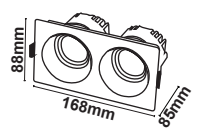

Model : ZERN-Y01KZR-8W\*1

Dimension ( mm )

Model : ZERN-Y01KZR-8W\*2

Dimension ( mm )

Model : ZERN-Y01KZR-12W\*1

Dimension ( mm )

Model : ZERN-Y01KZR-12W\*2

Dimension ( mm )

Model : ZERN-Y01KZR-15W\*1

Dimension ( mm )

Model : ZERN-Y01KZR-15W\*2

Dimension ( mm )

\* Easy maintenance

- Modular LED for easy replacement
- Opening and closing possible of LED module part and power supply part
- Customizable beam angle
- Temperature max 50°