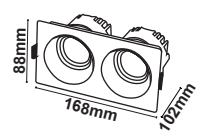

Model : ZERN-Y01KZR-8W\*1

Dimension ( mm )

Model : ZERN-Y01KZR-8W\*2

Dimension ( mm )

Model : ZERN-Y01KZR-12W\*1

Dimension ( mm )

Model : ZERN-Y01KZR-12W\*2

Dimension ( mm )

Model : ZERN-Y01KZR-15W\*1

Dimension ( mm )

Model : ZERN-Y01KZR-15W\*2

Dimension ( mm )

\* Easy maintenance

- Modular LED for easy replacement
- Opening and closing possible of LED module part and power supply part
- Customizable beam angle
- Temperature max 50°