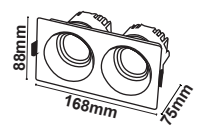

Model : ZERN-Y01KZR-8W\*1

Dimension ( mm )

Model : ZERN-Y01KZR-8W\*2

Dimension ( mm )

Model : ZERN-Y01KZR-12W\*1

Dimension ( mm )

Model : ZERN-Y01KZR-12W\*2

Dimension ( mm )

Model : ZERN-Y01KZR-15W\*1

Dimension ( mm )

Model : ZERN-Y01KZR-15W\*2

Dimension ( mm )

\* Easy maintenance

- Modular LED for easy replacement
- Opening and closing possible of LED module part and power supply part
- Customizable beam angle
- Temperature max 50°