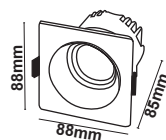

Model : ZERN-Y01KZR-8W\*1

Dimension ( mm )

Model : ZERN-Y01KZR-8W\*2

Dimension ( mm )

Model : ZERN-Y01KZR-12W\*1

Dimension ( mm )

Model : ZERN-Y01KZR-12W\*2

Dimension ( mm )

Model : ZERN-Y01KZR-15W\*1

Dimension ( mm )

Model : ZERN-Y01KZR-15W\*2

Dimension ( mm )

\* Easy maintenance

- Modular LED for easy replacement
- Opening and closing possible of LED module part and power supply part
- Customizable beam angle
- Temperature max 50°